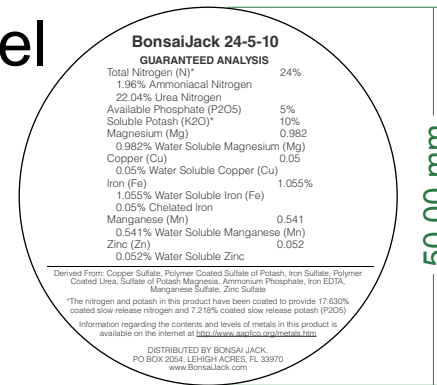

# 16 ounce main label

# guaranteed analysis label both 8 and 16 ounce