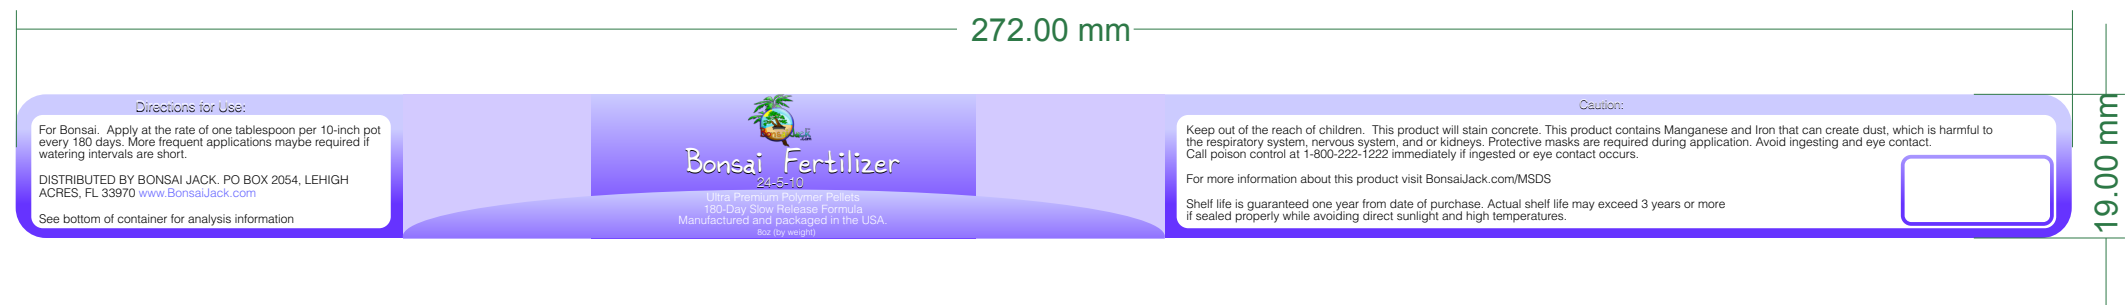

# 16 ounce main label

# guaranteed analysis label both 8 and 16 ounce