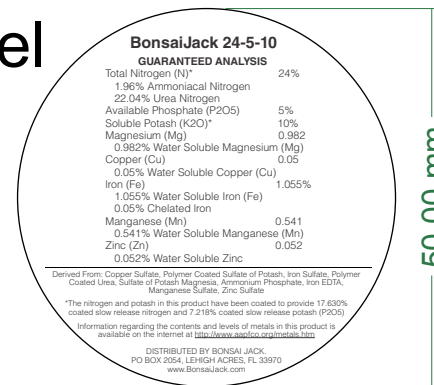

# 16 ounce main label

# guaranteed analysis label both 8 and 16 ounce